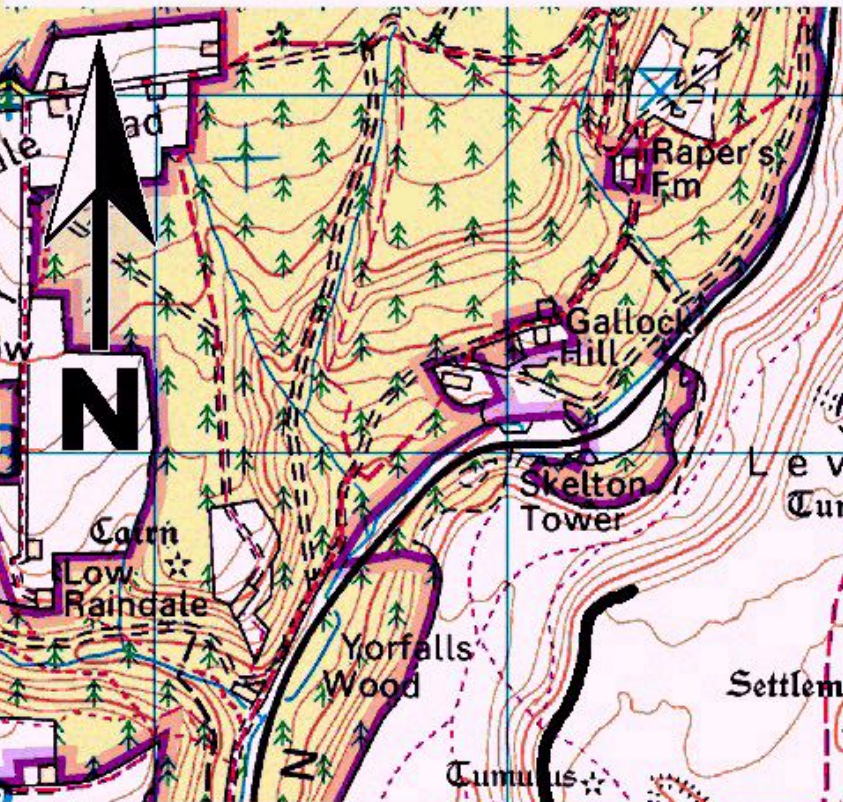

NORTH YORK MOORS RIDGE SOARING CLUB

North and South Slopes
Nearest Post Code
YO18 7NS
Park Off Road or
Main Car Park
NOT on Roadside

Levisham
Nearest Post Code
YO18 7NN
Park at Foot of Hill
Use Footpath to Top
Launch North of junction
of Paths at Ridge Top

**Launch and Land only in the Areas
Marked with heavy black lines**

Beware of all other Moorland Users