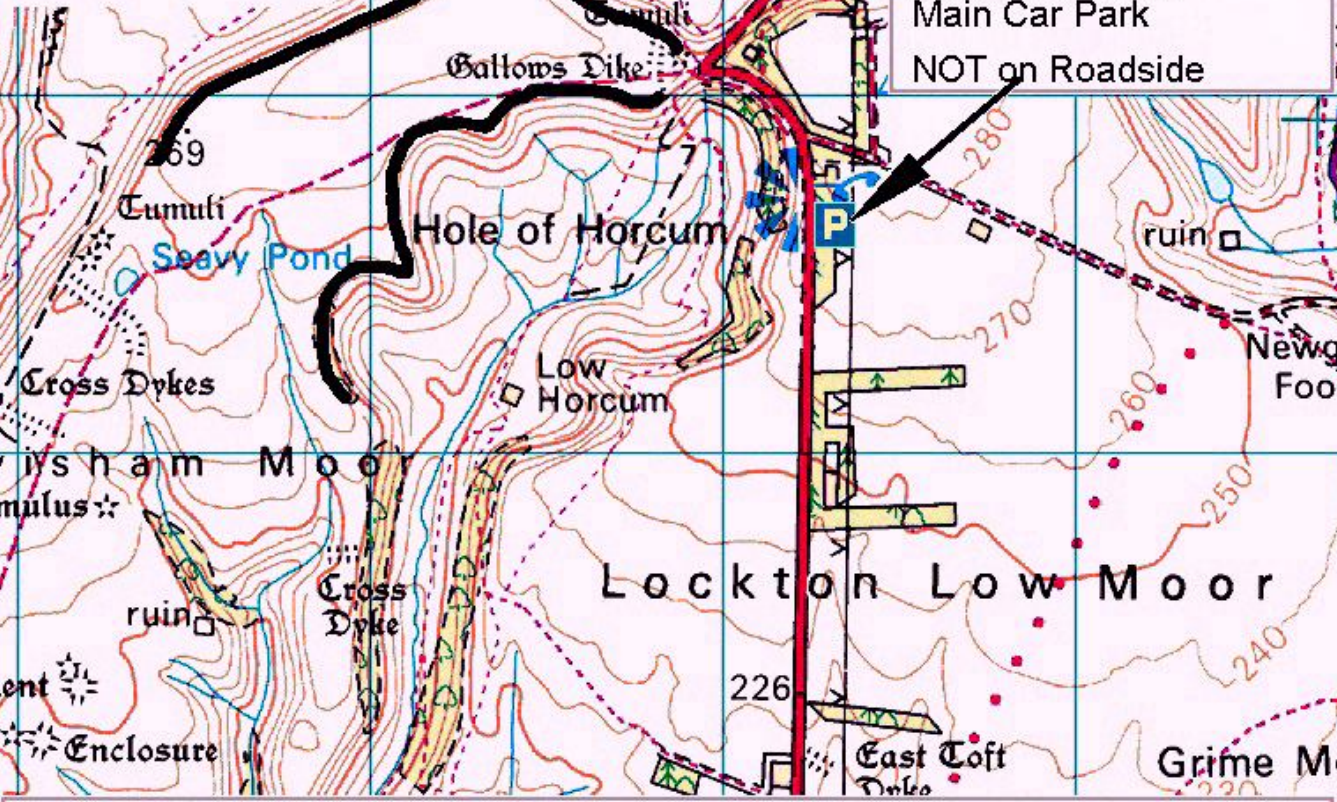

NORTH YORK MOORS RIDGE SOARING CLUB

North and South Slopes
Nearest Post Code
YO18 7NS
Park Off Road or
Main Car Park
NOT on Roadside

Levisham
Nearest Post Code
YO18 7NN
Park at Foot of Hill
Use Footpath to Top
Launch North of junction
of Paths at Ridge Top

**Launch and Land only in the Areas
Marked with heavy black lines**

Beware of all other Moorland Users